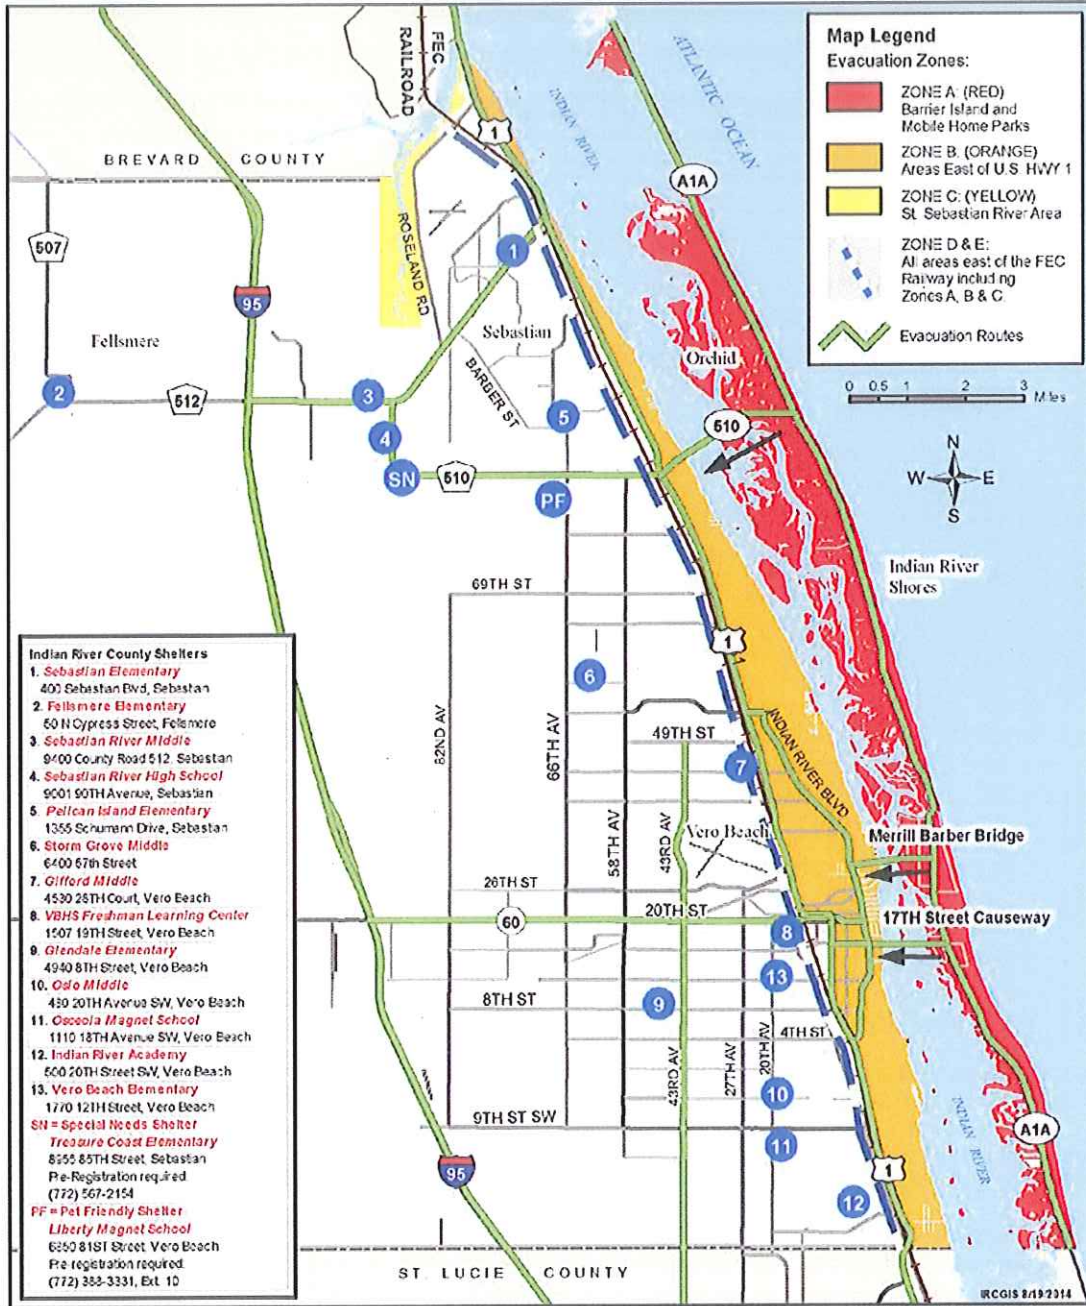

Indian River County Evacuation Zones, Routes and Shelter Locations

Who should be prepared to evacuate in Indian River County?

- Residents of the barrier island
- Those living in areas known to flood
- Residents of mobile manufactured homes
- Those living in sub-standard housing
- Those living East of U.S. #1

Indian River County PRIMARY SHELTER LIST

South County:

Indian River Academy
500 20th Street SW
Vero Beach, Florida 32962

Oslo Middle School
480 20th Avenue SW
Vero Beach, Florida 32962

Osceola Magnet School
1110 18th Avenue S.W.
Vero Beach, Florida 32962

Central County:

Gifford Middle School
4530 28th Court
Gifford, Florida 32967

Glendale Elementary School
4940 8th Street
Vero Beach, Florida 32960

V.B.H.S. Freshman Learning Center
1507 19th Street
Vero Beach, Florida 32960

Vero Beach Elementary School
1770 12th Street
Vero Beach, Florida 32960

North County:

Fellsmere Elementary School
50 North Cypress Street
Fellsmere, Florida 32948

Pelican Island Elementary School
1355 Schumann Drive
Sebastian, Florida 32958